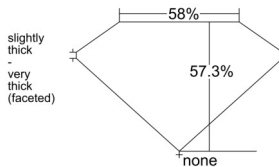

GIA®

FACSIMILE

GIA REPORT 3555105663

Verify this report at GIA.edu

GIA NATURAL DIAMOND DOSSIER®

April 26, 2026
GIA Report Number 3555105663
Shape and Cutting Style ..... Heart Brilliant
Measurements ..... 5.04 x 5.73 x 3.28 mm

GRADING RESULTS

Carat Weight ..... 0.53 carat
Color Grade ..... G
Clarity Grade VS1

ADDITIONAL GRADING INFORMATION

Polish ..... Excellent
Symmetry ..... Very Good
Fluorescence ..... None
Clarity Characteristics..... Crystal, Cloud, Needle, Pinpoint
Inspection(s): GIA 3555105663

PROPORTIONS

Profile not to actual proportions

GRADING SCALES

GIA COLOR SCALE		GIA CLARITY SCALE		
NEAR COLORLESS	D	VERY VERY SLIGHTLY INCLUDED	FLAWLESS	
	E		INTERNALLY FLAWLESS	
	F	VERY SLIGHTLY INCLUDED	VS₁	
	G		VS₂	
	H		VS₁	
	FAINT	I	SLIGHTLY INCLUDED	SI₁
		J		SI₂
		K	INCLUDED	I₁
		L		I₂
		M		I₃
VERT LIGHT	N			
	O			
	P			
	Q			
	R			
LIGHT	S			
	T			
	U			
	V			
	W			
	X			
	Y			
	Z