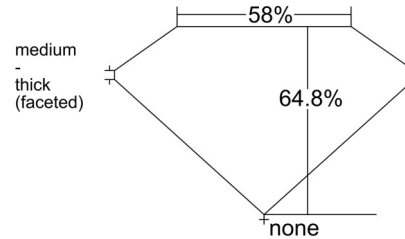

GIA NATURAL DIAMOND GRADING REPORT

April 24, 2026
GIA Report Number 3555105043
Shape and Cutting Style Oval Brilliant
Measurements 7.81 x 5.61 x 3.64 mm

GRADING RESULTS

Carat Weight 1.03 carat
Color Grade D
Clarity Grade SI1

ADDITIONAL GRADING INFORMATION

Polish Very Good
Symmetry Very Good
Fluorescence None
Inscription(s): GIA 3555105043

Comments: Clouds are not shown. Pinpoints are not shown.

PROPORTIONS

Profile not to actual proportions

CLARITY CHARACTERISTICS

KEY TO SYMBOLS*

- Crystal
- ∖ Needle

GRADING SCALES

GIA COLOR SCALE		GIA CLARITY SCALE		
COLOURLESS	D	VERY VERY SLIGHTLY INCLUDED	FLAWLESS	
	E		INTERNALLY FLAWLESS	
	F		VVS ₁	
NEAR COLOURLESS	G		VVS ₂	
	H		VERY SLIGHTLY INCLUDED	VS ₁
	I			VS ₂
J	SLIGHTLY INCLUDED			SI ₁
FAINT			K	SI ₂
			L	INCLUDED
	M		I ₂	
N	I ₃			
VERY LIGHT	O			
	P			
	Q			
LIGHT	R			
	S			
	T			
	U			
	V			
	W			
	X			
Y				
Z				

* Red symbols denote internal characteristics (inclusions). Green or black symbols denote external characteristics (blemishes). Diagram is an approximate representation of the diamond, and symbols shown indicate type, position, and approximate size of clarity characteristics. All clarity characteristics may not be shown. Details of finish are not shown.