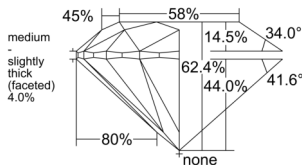

GIA®

FACSIMILE

GIA REPORT 3555093918

Verify this report at GIA.edu

GIA NATURAL DIAMOND DOSSIER®

April 24, 2026
GIA Report Number 3555093918
Shape and Cutting Style ..... Round Brilliant
Measurements ..... 5.07 - 5.10 x 3.17 mm

GRADING RESULTS

Carat Weight ..... 0.50 carat
Color Grade ..... M
Clarity Grade VS1
Cut Grade ..... Excellent

ADDITIONAL GRADING INFORMATION

Polish ..... Excellent
Symmetry ..... Excellent
Fluorescence ..... None
Clarity Characteristics..... Crystal, Cloud, Needle, Pinpoint
Inscription(s): GIA 3555093918

PROPORTIONS

Profile to actual proportions

GRADING SCALES

GIA COLOR SCALE	GIA CLARITY SCALE	GIA CUT SCALE	
D	FLAWLESS	EXCELLENT	
E	INTERNALLY FLAWLESS		
F		VVS₁	VERY GOOD
G	VVS₂		
H	VS₁	GOOD	
I	VS₂		
J	SI₁	FAIR	
K	SI₂		
L	I₁	POOR	
M	I₂		
N	I₃		
O			
P			
Q			
R			
S			
T			
U			
V			
W			
X			
Y			
Z