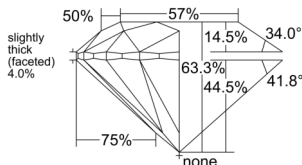

GIA®

FACSIMILE

GIA REPORT 3555089314

Verify this report at GIA.edu

GIA NATURAL DIAMOND DOSSIER®

April 22, 2026
GIA Report Number 3555089314
Shape and Cutting Style ..... Round Brilliant
Measurements ..... 5.06 - 5.09 x 3.21 mm

GRADING RESULTS

Carat Weight ..... 0.51 carat
Color Grade ..... G
Clarity Grade VS1
Cut Grade ..... Excellent

ADDITIONAL GRADING INFORMATION

Polish ..... Excellent
Symmetry ..... Excellent
Fluorescence ..... None
Clarity Characteristics..... Crystal, Cloud, Needle, Pinpoint
Inspection(s): GIA 3555089314

PROPORTIONS

Profile to actual proportions