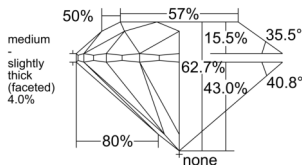

GIA®

FACSIMILE

GIA REPORT 3555082218

Verify this report at GIA.edu

GIA NATURAL DIAMOND DOSSIER®

April 22, 2026
GIA Report Number 3555082218
Shape and Cutting Style ..... Round Brilliant
Measurements ..... 4.88 - 4.91 x 3.07 mm

GRADING RESULTS

Carat Weight ..... 0.46 carat
Color Grade ..... F
Clarity Grade VS1
Cut Grade ..... Excellent

ADDITIONAL GRADING INFORMATION

Polish ..... Excellent
Symmetry ..... Excellent
Fluorescence ..... Strong Blue
Clarity Characteristics ..... Cloud, Pinpoint
Inscription(s): GIA 3555082218

PROPORTIONS

GRADING SCALES

GIA COLOR SCALE

COLORLESS	D
	E
	F
	G
	H
	I
	J
NEAR COLORLESS	K
	L
FAIN	M
	N
	O
	P
VERY LIGHT	Q
	R
	S
	T
	U
	V
	W
	X
	Y
LIGHT	Z

GIA CLARITY SCALE

FLAWLESS	INTERNAL FLAWLESS	
		FLAWLESS
VERY VERY SLIGHTLY INCLUDED	VVS₁	
	VVS₂	
VERY SLIGHTLY INCLUDED	VS₁	
	VS₂	
SLIGHTLY INCLUDED	SI₁	
	SI₂	
INCLUDED	I₁	
	I₂	
	I₃	

GIA CUT SCALE

EXCELLENT
VERY GOOD
GOOD
FAIR
POOR