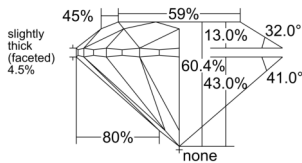

GIA®

FACSIMILE

GIA REPORT 3555072324

Verify this report at GIA.edu

GIA NATURAL DIAMOND DOSSIER®

April 20, 2026
GIA Report Number 3555072324
Shape and Cutting Style ..... Round Brilliant
Measurements ..... 4.80 - 4.81 x 2.90 mm

GRADING RESULTS

Carat Weight ..... 0.41 carat
Color Grade ..... J
Clarity Grade VS1
Cut Grade ..... Excellent

ADDITIONAL GRADING INFORMATION

Polish ..... Excellent
Symmetry ..... Excellent
Fluorescence ..... Faint
Clarity Characteristics ..... Crystal, Cloud
Inscription(s): GIA 3555072324

PROPORTIONS

Profile to actual proportions