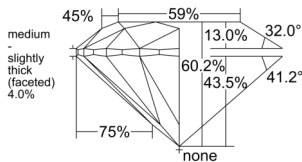

GIA®

FACSIMILE

GIA REPORT 3555072041

Verify this report at GIA.edu

GIA NATURAL DIAMOND DOSSIER®

April 20, 2026
GIA Report Number 3555072041
Shape and Cutting Style ..... Round Brilliant
Measurements ..... 4.76 - 4.78 x 2.87 mm

GRADING RESULTS

Carat Weight ..... 0.40 carat
Color Grade ..... G
Clarity Grade VVS2
Cut Grade ..... Excellent

ADDITIONAL GRADING INFORMATION

Polish ..... Excellent
Symmetry ..... Excellent
Fluorescence ..... None
Clarity Characteristics ..... Pinpoint
Inscription(s): GIA 3555072041

PROPORTIONS

Profile to actual proportions

GRADING SCALES

GIA COLOR SCALE	GIA CLARITY SCALE	GIA CUT SCALE
COLOURLESS	FLAWLESS	EXCELLENT
D	INTERNALLY FLAWLESS	
E	VVS₁	VERY GOOD
F		
G	VS₁	GOOD
H		
I	SI₁	FAIR
J		
K	I₁	POOR
L		
M	I₂	
N		
O	I₃	
P		
Q		
R		
S		
T		
U		
V		
W		
X		
Y		
Z