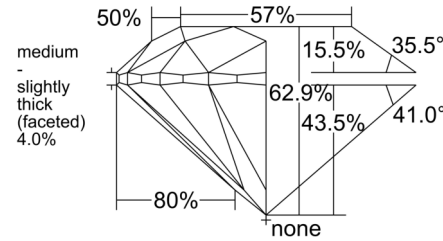

GIA NATURAL DIAMOND GRADING REPORT

 April 20, 2026
 GIA Report Number 3555070763
 Shape and Cutting Style Round Brilliant
 Measurements 7.57 - 7.61 x 4.78 mm

GRADING RESULTS

 Carat Weight 1.71 carat
 Color Grade K
 Clarity Grade VVS1
 Cut Grade Excellent

ADDITIONAL GRADING INFORMATION

 Polish Excellent
 Symmetry Excellent
 Fluorescence None
 Inscription(s): GIA 3555070763

PROPORTIONS

Profile to actual proportions

CLARITY CHARACTERISTICS

KEY TO SYMBOLS*

- Pinpoint
- ☉ Cloud
- ~ Feather

* Red symbols denote internal characteristics (inclusions). Green or black symbols denote external characteristics (blemishes). Diagram is an approximate representation of the diamond, and symbols shown indicate type, position, and approximate size of clarity characteristics. All clarity characteristics may not be shown. Details of finish are not shown.