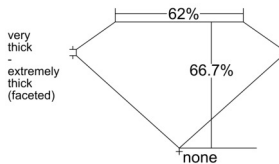

GIA®

FACSIMILE

GIA REPORT 3555063922

Verify this report at GIA.edu

GIA NATURAL DIAMOND DOSSIER®

April 20, 2026
GIA Report Number 3555063922
Shape and Cutting Style ..... Pear Brilliant
Measurements ..... 7.93 x 5.16 x 3.44 mm

GRADING RESULTS

Carat Weight ..... 0.91 carat
Color Grade L
Clarity Grade VS2

ADDITIONAL GRADING INFORMATION

Polish ..... Excellent
Symmetry ..... Excellent
Fluorescence ..... Faint
Clarity Characteristics ..... Cloud, Crystal
Inscription(s): GIA 3555063922

PROPORTIONS

Profile not to actual proportions

GRADING SCALES

GIA COLOR SCALE		GIA CLARITY SCALE			
COLORLESS	D	VERY VERY SLIGHTLY INCLUDED	FLAWLESS		
	E		INTERNALLY FLAWLESS		
	F		VVS₁		
	G		VVS₂		
	NEAR COLORLESS	H	VERY SLIGHTLY INCLUDED	VS₁	
		I		VS₂	
		FAINT	J	SLIGHTLY INCLUDED	SI₁
			K		SI₂
	L		I₁		
	M		I₂		
N	I₃				
O					
VERT LIGHT	P	INCLUDED			
	Q				
	R				
	S				
	T				
	U				
	V				
LIGHT	W				
	X				
	Y				
	Z