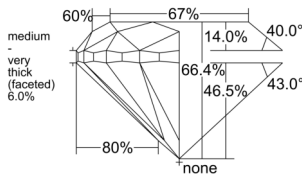

GIA®

FACSIMILE

GIA REPORT 3555063259

Verify this report at GIA.edu

GIA NATURAL DIAMOND DOSSIER®

April 18, 2026
GIA Report Number 3555063259
Shape and Cutting Style ..... Round Brilliant
Measurements ..... 5.44 - 5.46 x 3.62 mm

GRADING RESULTS

Carat Weight ..... 0.70 carat
Color Grade ..... G
Clarity Grade S11
Cut Grade ..... Good

ADDITIONAL GRADING INFORMATION

Polish ..... Excellent
Symmetry ..... Excellent
Fluorescence ..... None
Clarity Characteristics ..... Cloud, Crystal
Inscription(s): GIA 3555063259

PROPORTIONS

Profile to actual proportions

GRADING SCALES

GIA COLOR SCALE

COLORLESS	D
	E
	F
	G
	H
	I
	J
NEAR COLORLESS	K
	L
	M
	N
	O
	P
	Q
	R
	S
	T
	U
	V
	W
	X
	Y
	Z

GIA CLARITY SCALE

FLAWLESS	VERY VERY SLIGHTLY INCLUDED	VVS₁	VVS₂	VS₁	VS₂	SI₁	SI₂	I₁	I₂	I₃	
											INTERNAL FLAWLESS

GIA CUT SCALE

EXCELLENT
VERY GOOD
GOOD
FAIR
POOR