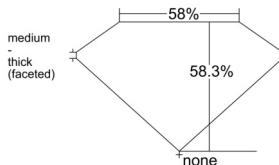

GIA®

FACSIMILE

GIA REPORT 3555063121

Verify this report at GIA.edu

GIA NATURAL DIAMOND DOSSIER®

April 20, 2026
GIA Report Number 3555063121
Shape and Cutting Style ..... Heart Brilliant
Measurements ..... 5.33 x 5.88 x 3.42 mm

GRADING RESULTS

Carat Weight ..... 0.62 carat
Color Grade ..... D
Clarity Grade VS1

ADDITIONAL GRADING INFORMATION

Polish ..... Excellent
Symmetry ..... Very Good
Fluorescence ..... None
Clarity Characteristics ..... Crystal, Needle
Inscription(s): GIA 3555063121

PROPORTIONS

Profile not to actual proportions

GRADING SCALES

GIA COLOR SCALE		GIA CLARITY SCALE			
COLORLESS	D	VERY VERY SLIGHTLY INCLUDED	FLAWLESS		
	E		INTERNALLY FLAWLESS		
	F	VERY SLIGHTLY INCLUDED	VVS₁		
	G		VVS₂		
	H		VS₁		
	NEAR COLORLESS	I	SLIGHTLY INCLUDED	VS₂	
		J		SI₁	
		FAINT	K	INCLUDED	SI₂
			L		I₁
			M		I₂
N			I₃		
VERT LIGHT	O	LIGHT			
	P				
	Q				
	R				
	S				
	T				
LIGHT	U				
	V				
	W				
	X				
Y					
Z