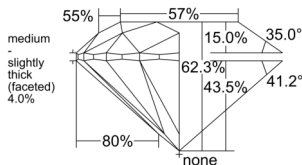

GIA®

FACSIMILE

GIA REPORT 3555038122

Verify this report at GIA.edu

GIA NATURAL DIAMOND DOSSIER®

April 16, 2026
GIA Report Number 3555038122
Shape and Cutting Style ..... Round Brilliant
Measurements ..... 5.06 - 5.08 x 3.16 mm

GRADING RESULTS

Carat Weight ..... 0.50 carat
Color Grade ..... M
Clarity Grade SI2
Cut Grade ..... Excellent

ADDITIONAL GRADING INFORMATION

Polish ..... Excellent
Symmetry ..... Excellent
Fluorescence ..... None
Clarity Characteristics ..... Cloud
Inscription(s): GIA 3555038122

PROPORTIONS

GRADING SCALES

GIA COLOR SCALE	GIA CLARITY SCALE	GIA CUT SCALE	
D	FLAWLESS	EXCELLENT	
E	INTERNALLY FLAWLESS		
F		VVS₁	VERY GOOD
G	VVS₂		
H	VS₁	GOOD	
I	VS₂		
J	SI₁	FAIR	
K	SI₂		
L	I₁	POOR	
M	I₂		
N	I₃		
O			
P			
Q			
R			
S			
T			
U			
V			
W			
X			
Y			
Z