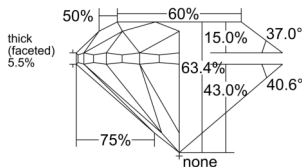

GIA®

FACSIMILE

GIA REPORT 3555027210

Verify this report at GIA.edu

GIA NATURAL DIAMOND DOSSIER®

April 14, 2026
GIA Report Number 3555027210
Shape and Cutting Style ..... Round Brilliant
Measurements ..... 4.92 - 4.98 x 3.14 mm

GRADING RESULTS

Carat Weight ..... 0.50 carat
Color Grade ..... F
Clarity Grade VS1
Cut Grade ..... Very Good

ADDITIONAL GRADING INFORMATION

Polish ..... Excellent
Symmetry ..... Very Good
Fluorescence ..... Medium Blue
Clarity Characteristics..... Indented Natural, Pinpoint
Inscription(s): GIA 3555027210

PROPORTIONS

Profile to actual proportions

GRADING SCALES

GIA COLOR SCALE	GIA CLARITY SCALE	GIA CUT SCALE	
D	FLAWLESS	EXCELLENT	
E	INTERNALLY FLAWLESS		
F		VVS₁	VERY GOOD
G	VVS₂		
H	VS₁	GOOD	
I	VS₂		
J	SI₁	FAIR	
K	SI₂		
L	I₁	POOR	
M			
N			
O	I₂		
P			
Q			
R	I₃		
S			
T			
U			
V			
W			
X			
Y			
Z