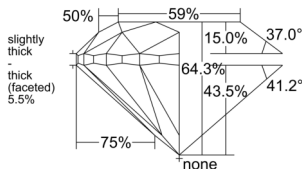

GIA®

FACSIMILE

GIA REPORT 3555007831

Verify this report at GIA.edu

GIA NATURAL DIAMOND DOSSIER®

April 10, 2026
GIA Report Number 3555007831
Shape and Cutting Style ..... Round Brilliant
Measurements ..... 4.92 - 4.97 x 3.18 mm

GRADING RESULTS

Carat Weight ..... 0.50 carat
Color Grade ..... H
Clarity Grade VS1
Cut Grade ..... Very Good

ADDITIONAL GRADING INFORMATION

Polish ..... Excellent
Symmetry ..... Very Good
Fluorescence ..... Medium Blue
Clarity Characteristics..... Indented Natural, Pinpoint
Inscription(s): GIA 3555007831

PROPORTIONS

Profile to actual proportions

GRADING SCALES

GIA COLOR SCALE	GIA CLARITY SCALE	GIA CUT SCALE	
D	FLAWLESS	EXCELLENT	
E	INTERNALLY FLAWLESS		
F		VVS₁	VERY GOOD
G	VVS₂		
H	VS₁	GOOD	
I	VS₂		
J	SI₁	FAIR	
K	SI₂		
L	I₁	POOR	
M			
N			
O	I₂		
P			
Q			
R	I₃		
S			
T			
U			
V			
W			
X			
Y			
Z