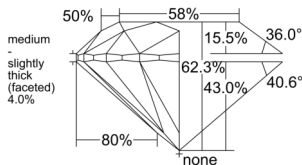

GIA®

FACSIMILE

GIA REPORT 3545989549

Verify this report at GIA.edu

GIA NATURAL DIAMOND DOSSIER®

April 08, 2026
GIA Report Number 3545989549
Shape and Cutting Style ..... Round Brilliant
Measurements ..... 5.03 - 5.07 x 3.15 mm

GRADING RESULTS

Carat Weight ..... 0.50 carat
Color Grade ..... D
Clarity Grade VVS2
Cut Grade ..... Excellent

ADDITIONAL GRADING INFORMATION

Polish ..... Excellent
Symmetry ..... Excellent
Fluorescence ..... Faint
Clarity Characteristics ..... Pinpoint, Surface Graining
Inscription(s): GIA 3545989549

PROPORTIONS

GRADING SCALES

GIA COLOR SCALE

COLORLESS	D
	E
	F
	G
	H
	I
	J
NEAR COLORLESS	K
	L
FAIN	M
	N
	O
	P
VERY LIGHT	Q
	R
	S
	T
	U
	V
	W
	X
	Y
LIGHT	Z

GIA CLARITY SCALE

FLAWLESS	INTERNAL FLAWLESS	
		EXCELLENT
VERY VERY SLIGHTLY INCLUDED	VVS₁	VERY GOOD
VERY SLIGHTLY INCLUDED	VVS₂	
SLIGHTLY INCLUDED	VS₁	GOOD
	VS₂	
INCLUDED	SI₁	FAIR
	SI₂	
INCLUDED	I₁	POOR
	I₂	
	I₃