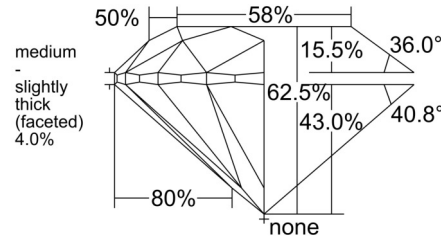

GIA NATURAL DIAMOND GRADING REPORT

April 16, 2026  
 GIA Report Number ..... 3545988504  
 Shape and Cutting Style ..... Round Brilliant  
 Measurements ..... 6.34 - 6.38 x 3.98 mm

GRADING RESULTS

Carat Weight ..... 1.00 carat  
 Color Grade ..... G  
 Clarity Grade ..... SI1  
 Cut Grade ..... Excellent

PROPORTIONS

Profile to actual proportions

CLARITY CHARACTERISTICS

KEY TO SYMBOLS\*

-  Feather
-  Crystal
-  Cloud
-  Needle
-  Extra Facet

\* Red symbols denote internal characteristics (inclusions). Green or black symbols denote external characteristics (blemishes). Diagram is an approximate representation of the diamond, and symbols shown indicate type, position, and approximate size of clarity characteristics. All clarity characteristics may not be shown. Details of finish are not shown.