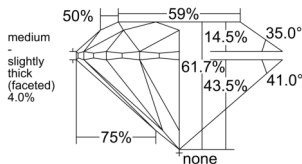

GIA®

FACSIMILE

GIA REPORT 3545980707

Verify this report at GIA.edu

GIA NATURAL DIAMOND DOSSIER®

April 09, 2026
GIA Report Number 3545980707
Shape and Cutting Style ..... Round Brilliant
Measurements ..... 5.40 - 5.42 x 3.34 mm

GRADING RESULTS

Carat Weight ..... 0.60 carat
Color Grade L
Clarity Grade S11
Cut Grade ..... Excellent

ADDITIONAL GRADING INFORMATION

Polish ..... Excellent
Symmetry ..... Excellent
Fluorescence ..... None
Clarity Characteristics ..... Crystal, Feather
Inscription(s): GIA 3545980707

PROPORTIONS

Profile to actual proportions