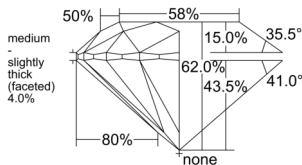

GIA®

FACSIMILE

GIA REPORT 3545977343

Verify this report at GIA.edu

GIA NATURAL DIAMOND DOSSIER®

April 08, 2026
GIA Report Number 3545977343
Shape and Cutting Style ..... Round Brilliant
Measurements ..... 5.06 - 5.08 x 3.15 mm

GRADING RESULTS

Carat Weight ..... 0.50 carat
Color Grade ..... M
Clarity Grade VS2
Cut Grade ..... Excellent

ADDITIONAL GRADING INFORMATION

Polish ..... Excellent
Symmetry ..... Excellent
Fluorescence ..... Faint
Clarity Characteristics ..... Cloud
Inscription(s): GIA 3545977343

PROPORTIONS

GRADING SCALES

GIA COLOR SCALE	GIA CLARITY SCALE	GIA CUT SCALE	
D	FLAWLESS	EXCELLENT	
E	INTERNALLY FLAWLESS		
F		VVS₁	VERY GOOD
G	VVS₂		
H	VS₁	GOOD	
I	VS₂		
J	SI₁	FAIR	
K	SI₂		
L	I₁	POOR	
M	I₂		
N	I₃		
O			
P			
Q			
R			
S			
T			
U			
V			
W			
X			
Y			
Z