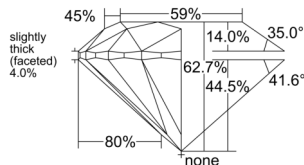

GIA®

FACSIMILE

GIA NATURAL DIAMOND DOSSIER®

April 07, 2026
GIA Report Number 3545974983
Shape and Cutting Style ..... Round Brilliant
Measurements ..... 5.67 - 5.70 x 3.56 mm

GRADING RESULTS

Carat Weight ..... 0.71 carat
Color Grade ..... E
Clarity Grade VS1
Cut Grade ..... Excellent

ADDITIONAL GRADING INFORMATION

Polish ..... Excellent
Symmetry ..... Excellent
Fluorescence ..... Medium Blue
Clarity Characteristics..... Cloud, Crystal, Needle, Pinpoint
Inscription(s): GIA 3545974983

GIA REPORT 3545974983

Verify this report at GIA.edu

PROPORTIONS

Profile to actual proportions