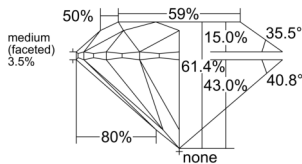

GIA®

FACSIMILE

GIA REPORT 3545974521

Verify this report at GIA.edu

GIA NATURAL DIAMOND DOSSIER®

April 08, 2026
GIA Report Number 3545974521
Shape and Cutting Style ..... Round Brilliant
Measurements ..... 5.26 - 5.28 x 3.24 mm

GRADING RESULTS

Carat Weight ..... 0.55 carat
Color Grade I
Clarity Grade VS1
Cut Grade ..... Excellent

ADDITIONAL GRADING INFORMATION

Polish ..... Excellent
Symmetry ..... Excellent
Fluorescence ..... None
Clarity Characteristics..... Crystal, Needle, Cloud, Pinpoint
Inscription(s): GIA 3545974521

PROPORTIONS

Profile to actual proportions

GRADING SCALES

GIA COLOR SCALE

COLORED	D
	E
	F
	G
	H
	I
	J
NEAR COLORLESS	K
	L
FAIN	M
	N
	O
	P
	Q
	R
	S
	T
	U
	V
	W
	X
	Y
LIGHT	Z

GIA CLARITY SCALE

VERY VERY SLIGHTLY INCLUDED	FLAWLESS
	INTERNALLY FLAWLESS
VERY SLIGHTLY INCLUDED	VVS₁
	VVS₂
SLIGHTLY INCLUDED	VS₁
	VS₂
INCLUDED	SI₁
	SI₂
	I₁
	I₂
	I₃

GIA CUT SCALE

EXCELLENT
VERY GOOD
GOOD
FAIR
POOR