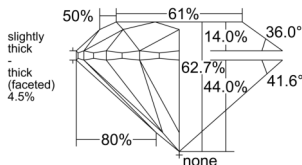

GIA®

FACSIMILE

GIA REPORT 3545969804

Verify this report at GIA.edu

GIA NATURAL DIAMOND DOSSIER®

April 07, 2026
GIA Report Number 3545969804
Shape and Cutting Style ..... Round Brilliant
Measurements ..... 4.23 - 4.25 x 2.66 mm

GRADING RESULTS

Carat Weight ..... 0.30 carat
Color Grade L
Clarity Grade VS1
Cut Grade ..... Very Good

ADDITIONAL GRADING INFORMATION

Polish ..... Excellent
Symmetry ..... Excellent
Fluorescence ..... None
Clarity Characteristics ..... Crystal, Feather
Inscription(s): GIA 3545969804

PROPORTIONS

Profile to actual proportions