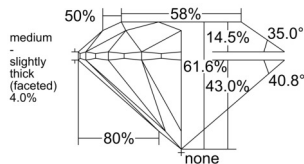

GIA®

FACSIMILE

GIA REPORT

3545956978

Verify this report at GIA.edu

GIA NATURAL DIAMOND DOSSIER®

April 03, 2026
GIA Report Number 3545956978
Shape and Cutting Style ..... Round Brilliant
Measurements ..... 5.09 - 5.12 x 3.14 mm

GRADING RESULTS

Carat Weight ..... 0.50 carat
Color Grade ..... F
Clarity Grade S11
Cut Grade ..... Excellent

ADDITIONAL GRADING INFORMATION

Polish ..... Excellent
Symmetry ..... Excellent
Fluorescence ..... None
Clarity Characteristics ..... Crystal, Feather
Inscription(s): GIA 3545956978

PROPORTIONS

Profile to actual proportions

GRADING SCALES

GIA COLOR SCALE

COLORED	D
	E
	F
	G
	H
	I
	J
NEAR COLORLESS	K
	L
	M
FAIN	N
	O
	P
	Q
VERY LIGHT	R
	S
	T
	U
	V
	W
	X
	Y
LIGHT	Z

GIA CLARITY SCALE

FLAWLESS	INTERNAL FLAWLESS	
		FLAWLESS
VERY VERY SLIGHTLY INCLUDED	VVS₁	
	VVS₂	
VERY SLIGHTLY INCLUDED	VS₁	
	VS₂	
SLIGHTLY INCLUDED	SI₁	
	SI₂	
INCLUDED	I₁	
	I₂	
	I₃	

GIA CUT SCALE

EXCELLENT
VERY GOOD
GOOD
FAIR
POOR