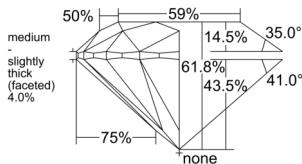

GIA®

FACSIMILE

GIA REPORT 3545917904

Verify this report at GIA.edu

GIA NATURAL DIAMOND DOSSIER®

March 31, 2026
GIA Report Number 3545917904
Shape and Cutting Style ..... Round Brilliant
Measurements ..... 5.42 - 5.43 x 3.35 mm

GRADING RESULTS

Carat Weight ..... 0.61 carat
Color Grade ..... D
Clarity Grade VVS2
Cut Grade ..... Excellent

ADDITIONAL GRADING INFORMATION

Polish ..... Excellent
Symmetry ..... Excellent
Fluorescence ..... Faint
Clarity Characteristics..... Needle, Pinpoint, Indented Natural
Inspection(s): GIA 3545917904

PROPORTIONS

Profile to actual proportions

GRADING SCALES

GIA COLOR SCALE

COLOURESS	D
	E
	F
	G
	H
	I
	J
NEAR COLOURESS	K
	L
FAIN	M
	N
	O
	P
	Q
VERY LIGHT	R
	S
	T
	U
	V
	W
	X
	Y
LIGHT	Z

GIA CLARITY SCALE

VERY VERY SLIGHTLY INCLUDED	FLAWLESS
	INTERNALLY FLAWLESS
VERY SLIGHTLY INCLUDED	VVS₁
	VVS₂
SLIGHTLY INCLUDED	VS₁
	VS₂
INCLUDED	SI₁
	SI₂
	I₁
	I₂
	I₃

GIA CUT SCALE

EXCELLENT
VERY GOOD
GOOD
FAIR
POOR