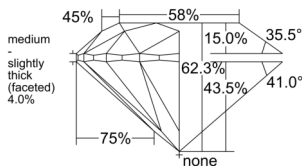

GIA®

FACSIMILE

GIA REPORT 3545892934

Verify this report at GIA.edu

GIA NATURAL DIAMOND DOSSIER®

March 26, 2026
GIA Report Number 3545892934
Shape and Cutting Style ..... Round Brilliant
Measurements ..... 6.20 - 6.24 x 3.88 mm

GRADING RESULTS

Carat Weight ..... 0.93 carat
Color Grade ..... K
Clarity Grade VS2
Cut Grade ..... Excellent

ADDITIONAL GRADING INFORMATION

Polish ..... Excellent
Symmetry ..... Excellent
Fluorescence ..... Faint
Clarity Characteristics ..... Crystal
Inscription(s): GIA 3545892934

PROPORTIONS

GRADING SCALES

GIA COLOR SCALE	GIA CLARITY SCALE	GIA CUT SCALE	
D	FLAWLESS	EXCELLENT	
E	INTERNALLY FLAWLESS		
F		VVS₁	VERY GOOD
G	VVS₂		
H	VS₁	GOOD	
I	VS₂		
J	SI₁	FAIR	
K	SI₂		
L	I₁	POOR	
M	I₂		
N	I₃		
O			
P			
Q			
R			
S			
T			
U			
V			
W			
X			
Y			
Z