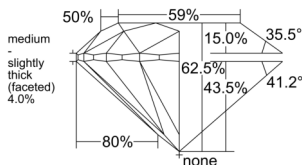

GIA®

FACSIMILE

GIA REPORT 3545888469

Verify this report at GIA.edu

GIA NATURAL DIAMOND DOSSIER®

March 25, 2026
GIA Report Number 3545888469
Shape and Cutting Style ..... Round Brilliant
Measurements ..... 5.89 - 5.93 x 3.70 mm

GRADING RESULTS

Carat Weight ..... 0.80 carat
Color Grade ..... K
Clarity Grade VS1
Cut Grade ..... Excellent

ADDITIONAL GRADING INFORMATION

Polish ..... Excellent
Symmetry ..... Excellent
Fluorescence ..... None
Clarity Characteristics ..... Crystal, Needle, Pinpoint
Inscription(s): GIA 3545888469

PROPORTIONS

GRADING SCALES

GIA COLOR SCALE	GIA CLARITY SCALE	GIA CUT SCALE	
D	FLAWLESS	EXCELLENT	
E	INTERNALLY FLAWLESS		
F		VVS₁	VERY GOOD
G	VVS₂		
H	VS₁	GOOD	
I	VS₂		
J	SI₁	FAIR	
K	SI₂		
L	I₁	POOR	
M			
N			
O	I₂		
P			
Q			
R	I₃		
S			
T			
U			
V			
W			
X			
Y			
Z