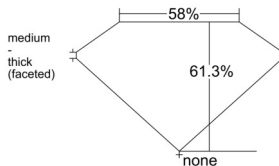

GIA®

FACSIMILE

GIA REPORT 3545884347

Verify this report at GIA.edu

GIA NATURAL DIAMOND DOSSIER®

March 25, 2026
GIA Report Number 3545884347
Shape and Cutting Style ..... Heart Brilliant
Measurements ..... 5.68 x 6.73 x 4.13 mm

GRADING RESULTS

Carat Weight ..... 0.90 carat
Color Grade I
Clarity Grade VS1

ADDITIONAL GRADING INFORMATION

Polish ..... Excellent
Symmetry ..... Excellent
Fluorescence ..... None
Clarity Characteristics ..... Crystal, Pinpoint
Inscription(s): GIA 3545884347

PROPORTIONS

Profile not to actual proportions

GRADING SCALES

GIA COLOR SCALE		GIA CLARITY SCALE			
COLORLESS	D	VERY VERY SLIGHTLY INCLUDED	FLAWLESS		
	E		INTERNALLY FLAWLESS		
	F	VERY SLIGHTLY INCLUDED	VVS₁		
	G		VVS₂		
	H		VS₁		
	NEAR COLORLESS	I	SLIGHTLY INCLUDED	VS₂	
		J		SI₁	
		FAINT	K	INCLUDED	SI₂
			L		I₁
	M		I₂		
VERT LIGHT	N		INCLUDED	I₃	
	O				
	P				
	Q				
LIGHT	R				
	S				
	T				
	U				
	V				
	Z