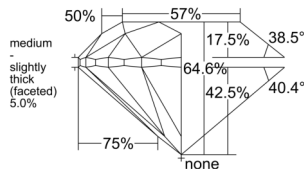

GIA®

FACSIMILE

GIA REPORT 3545881944

Verify this report at GIA.edu

GIA NATURAL DIAMOND DOSSIER®

March 25, 2026
GIA Report Number 3545881944
Shape and Cutting Style ..... Round Brilliant
Measurements ..... 4.92 - 4.96 x 3.19 mm

GRADING RESULTS

Carat Weight ..... 0.50 carat
Color Grade ..... K
Clarity Grade VVS1
Cut Grade ..... Very Good

ADDITIONAL GRADING INFORMATION

Polish ..... Excellent
Symmetry ..... Excellent
Fluorescence ..... None
Clarity Characteristics ..... Pinpoint, Feather
Inscription(s): GIA 3545881944

PROPORTIONS

Profile to actual proportions