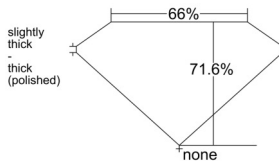

GIA®

FACSIMILE

GIA REPORT 3545880641

Verify this report at GIA.edu

GIA NATURAL DIAMOND DOSSIER®

March 26, 2026
GIA Report Number 3545880641
Shape and Cutting Style ..... Square Modified Brilliant
Measurements ..... 4.54 x 4.54 x 3.25 mm

GRADING RESULTS

Carat Weight ..... 0.58 carat
Color Grade ..... E
Clarity Grade VS2

ADDITIONAL GRADING INFORMATION

Polish ..... Excellent
Symmetry ..... Very Good
Fluorescence ..... None
Clarity Characteristics ..... Cloud
Inscription(s): GIA 3545880641

PROPORTIONS

Profile not to actual proportions

GRADING SCALES

GIA COLOR SCALE		GIA CLARITY SCALE			
COLORLESS	D	VERY VERY SLIGHTLY INCLUDED	FLAWLESS		
	E		INTERNALLY FLAWLESS		
	F	VERY SLIGHTLY INCLUDED	VVS₁		
	G		VVS₂		
	H		VS₁		
	NEAR COLORLESS	I	SLIGHTLY INCLUDED	VS₂	
		J		SI₁	
		FAINT	K	INCLUDED	SI₂
			L		I₁
			M		I₂
VERT LIGHT	N	LIGHT	I₃		
	O				
	P				
	Q				
	R