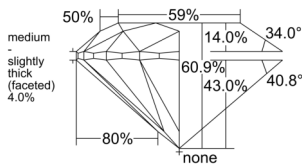

GIA®

FACSIMILE

GIA REPORT 3545874324

Verify this report at GIA.edu

GIA NATURAL DIAMOND DOSSIER®

March 24, 2026
GIA Report Number 3545874324
Shape and Cutting Style ..... Round Brilliant
Measurements ..... 4.04 - 4.07 x 2.47 mm

GRADING RESULTS

Carat Weight ..... 0.25 carat
Color Grade ..... F
Clarity Grade VS1
Cut Grade ..... Excellent

ADDITIONAL GRADING INFORMATION

Polish ..... Excellent
Symmetry ..... Excellent
Fluorescence ..... Faint
Clarity Characteristics ..... Crystal, Pinpoint, Needle
Inscription(s): GIA 3545874324

PROPORTIONS

Profile to actual proportions