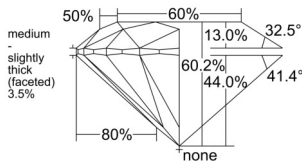

GIA®

FACSIMILE

GIA REPORT 3545874136

Verify this report at GIA.edu

GIA NATURAL DIAMOND DOSSIER®

March 24, 2026
GIA Report Number 3545874136
Shape and Cutting Style ..... Round Brilliant
Measurements ..... 5.14 - 5.18 x 3.11 mm

GRADING RESULTS

Carat Weight ..... 0.50 carat
Color Grade L
Clarity Grade VS2
Cut Grade ..... Excellent

ADDITIONAL GRADING INFORMATION

Polish ..... Excellent
Symmetry ..... Excellent
Fluorescence ..... None
Clarity Characteristics ..... Cloud, Feather
Inscription(s): GIA 3545874136

PROPORTIONS

Profile to actual proportions

GRADING SCALES

GIA COLOR SCALE	GIA CLARITY SCALE	GIA CUT SCALE	
D	FLAWLESS	EXCELLENT	
E	INTERNALLY FLAWLESS		
F		VVS₁	VERY GOOD
G	VVS₂		
H	VS₁	GOOD	
I	VS₂		
J	SI₁	FAIR	
K	SI₂		
L	I₁	POOR	
M			
N			
O	I₂		
P			
Q	I₃		
R			
S			
T			
U			
V			
W			
X			
Y			
Z