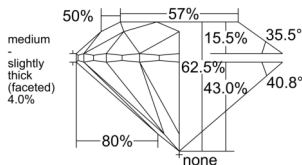

GIA®

FACSIMILE

GIA REPORT 3545873424

Verify this report at GIA.edu

GIA NATURAL DIAMOND DOSSIER®

March 24, 2026
GIA Report Number 3545873424
Shape and Cutting Style ..... Round Brilliant
Measurements ..... 4.25 - 4.28 x 2.66 mm

GRADING RESULTS

Carat Weight ..... 0.30 carat
Color Grade ..... M
Clarity Grade S11
Cut Grade ..... Excellent

ADDITIONAL GRADING INFORMATION

Polish ..... Excellent
Symmetry ..... Excellent
Fluorescence ..... Faint
Clarity Characteristics ..... Crystal
Inscription(s): GIA 3545873424

PROPORTIONS

GRADING SCALES

GIA COLOR SCALE

COLORESS	D
	E
	F
	G
	H
	I
	J
NEAR COLORESS	K
	L
FAIN	M
	N
	O
	P
VERY FAINT	Q
	R
	S
	T
	U
	V
	W
	X
	Y
LIGHT	Z

GIA CLARITY SCALE

FLAWLESS	INTERNAL FLAWLESS	
		FLAWLESS
VERY VERY SLIGHTLY INCLUDED	VVS₁	
	VVS₂	
VERY SLIGHTLY INCLUDED	VS₁	
	VS₂	
SLIGHTLY INCLUDED	SI₁	
	SI₂	
INCLUDED	I₁	
	I₂	
	I₃	

GIA CUT SCALE

EXCELLENT
VERY GOOD
GOOD
FAIR
POOR