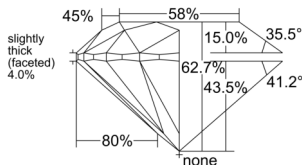

GIA®

FACSIMILE

GIA REPORT 3545871436

Verify this report at GIA.edu

GIA NATURAL DIAMOND DOSSIER®

March 24, 2026
GIA Report Number 3545871436
Shape and Cutting Style ..... Round Brilliant
Measurements ..... 4.23 - 4.27 x 2.66 mm

GRADING RESULTS

Carat Weight ..... 0.30 carat
Color Grade ..... K
Clarity Grade VVS1
Cut Grade ..... Excellent

ADDITIONAL GRADING INFORMATION

Polish ..... Excellent
Symmetry ..... Excellent
Fluorescence ..... Faint
Clarity Characteristics ..... Feather
Inscription(s): GIA 3545871436

PROPORTIONS

Profile to actual proportions