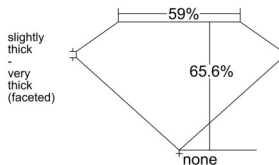

GIA®

FACSIMILE

GIA REPORT 3545868265

Verify this report at GIA.edu

GIA NATURAL DIAMOND DOSSIER®

March 24, 2026
GIA Report Number 3545868265
Shape and Cutting Style ..... Marquise Brilliant
Measurements ..... 10.54 x 4.73 x 3.10 mm

GRADING RESULTS

Carat Weight ..... 0.91 carat
Color Grade I
Clarity Grade VVS1

ADDITIONAL GRADING INFORMATION

Polish ..... Excellent
Symmetry ..... Excellent
Fluorescence ..... Medium Blue
Clarity Characteristics ..... Pinpoint, Cavity
Inscription(s): GIA 3545868265

PROPORTIONS

Profile not to actual proportions

GRADING SCALES

GIA COLOR SCALE		GIA CLARITY SCALE			
COLORLESS	D	VERY VERY SLIGHTLY INCLUDED	FLAWLESS		
	E		INTERNALLY FLAWLESS		
	F	VERY SLIGHTLY INCLUDED	VVS₁		
	G		VVS₂		
	H		VS₁		
	NEAR COLORLESS	I	SLIGHTLY INCLUDED	VS₂	
		J		SI₁	
		FAINT	K	INCLUDED	SI₂
			L		I₁
			M		I₂
VERT LIGHT	N	LIGHT	I₃		
	O				
	P				
	Q				
	R