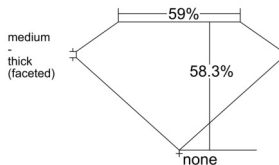

GIA®

FACSIMILE

GIA REPORT 3545866715

Verify this report at GIA.edu

GIA NATURAL DIAMOND DOSSIER®

March 24, 2026
GIA Report Number 3545866715
Shape and Cutting Style ..... Heart Brilliant
Measurements ..... 5.24 x 6.04 x 3.52 mm

GRADING RESULTS

Carat Weight ..... 0.65 carat
Color Grade ..... H
Clarity Grade VVS1

ADDITIONAL GRADING INFORMATION

Polish ..... Excellent
Symmetry ..... Excellent
Fluorescence ..... Faint
Clarity Characteristics ..... Pinpoint
Inscription(s): GIA 3545866715

PROPORTIONS

Profile not to actual proportions

GRADING SCALES

GIA COLOR SCALE		GIA CLARITY SCALE			
COLORLESS	D	VERY VERY SLIGHTLY INCLUDED	FLAWLESS		
	E		INTERNALLY FLAWLESS		
	F	VERY SLIGHTLY INCLUDED	VVS₁		
	G		VVS₂		
	H		VS₁		
	NEAR COLORLESS	I	SLIGHTLY INCLUDED	VS₂	
		J		SI₁	
		FAINT	K	INCLUDED	SI₂
			L		I₁
			M		I₂
N			I₃		
VERT LIGHT	O	LIGHT			
	P				
	Q				
	R				
	S				
	T				
LIGHT	U				
	V				
	W				
	X				
Y					
Z