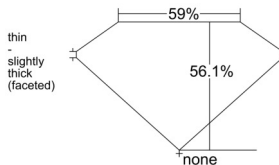

GIA®

FACSIMILE

GIA REPORT 3545864465

Verify this report at GIA.edu

GIA NATURAL DIAMOND DOSSIER®

March 23, 2026
GIA Report Number 3545864465
Shape and Cutting Style ..... Heart Brilliant
Measurements ..... 4.99 x 5.70 x 3.20 mm

GRADING RESULTS

Carat Weight ..... 0.51 carat
Color Grade ..... G
Clarity Grade VS1

ADDITIONAL GRADING INFORMATION

Polish ..... Excellent
Symmetry ..... Very Good
Fluorescence ..... None
Clarity Characteristics ..... Crystal, Pinpoint
Inspection(s): GIA 3545864465

PROPORTIONS

Profile not to actual proportions

GRADING SCALES

GIA COLOR SCALE		GIA CLARITY SCALE			
COLORLESS	D	VERY VERY SLIGHTLY INCLUDED	FLAWLESS		
	E		INTERNALLY FLAWLESS		
	F		VVS₁		
	NEAR COLORLESS	G	VVS₂		
		H	VERY SLIGHTLY INCLUDED	VS₁	
		I		VS₂	
		FAINT	J	SLIGHTLY INCLUDED	SI₁
	K		SI₂		
	VERT LIGHT		L	INCLUDED	I₁
			M		I₂
N			I₃		
LIGHT			O		
			P		
			Q		
	R