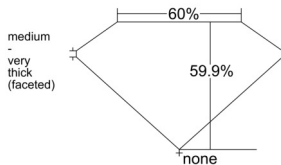

GIA®

FACSIMILE

GIA REPORT 3545842001

Verify this report at GIA.edu

GIA NATURAL DIAMOND DOSSIER®

March 20, 2026
GIA Report Number 3545842001
Shape and Cutting Style ..... Heart Brilliant
Measurements ..... 4.66 x 5.52 x 3.31 mm

GRADING RESULTS

Carat Weight ..... 0.51 carat
Color Grade ..... H
Clarity Grade VVS2

ADDITIONAL GRADING INFORMATION

Polish ..... Excellent
Symmetry ..... Very Good
Fluorescence ..... Faint
Clarity Characteristics ..... Cloud, Pinpoint
Inscription(s): GIA 3545842001

PROPORTIONS

Profile not to actual proportions

GRADING SCALES

GIA COLOR SCALE		GIA CLARITY SCALE	
COLORLESS	D	VERY VERY SLIGHTLY INCLUDED	FLAWLESS
	E		INTERNALLY FLAWLESS
	F		VVS₁
	G		VVS₂
	H		VS₁
	I		VS₂
	J		SI₁
	K		SI₂
	L		I₁
	M		I₂
NEAR COLORLESS	N	SLIGHTLY INCLUDED	I₃
	O		
	P		
	Q		
FAINT	R	INCLUDED	
	S		
	T		
	U		
VERT LIGHT	V		
	W		
	X		
	Y		
LIGHT	Z