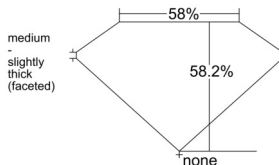

GIA®

FACSIMILE

GIA REPORT 3545840633

Verify this report at GIA.edu

GIA NATURAL DIAMOND DOSSIER®

March 20, 2026
GIA Report Number 3545840633
Shape and Cutting Style ..... Heart Brilliant
Measurements ..... 4.73 x 5.28 x 3.07 mm

GRADING RESULTS

Carat Weight ..... 0.44 carat
Color Grade ..... F
Clarity Grade ..... Internally Flawless

ADDITIONAL GRADING INFORMATION

Polish ..... Excellent
Symmetry ..... Excellent
Fluorescence ..... None
Clarity Characteristics ..... Minor Details of Polish
Inspection(s): GIA 3545840633

PROPORTIONS

Profile not to actual proportions

GRADING SCALES

GIA COLOR SCALE		GIA CLARITY SCALE			
COLORLESS	D	VERY VERY SLIGHTLY INCLUDED	FLAWLESS		
	E		INTERNALLY FLAWLESS		
	F	VERY SLIGHTLY INCLUDED	VVS₁		
	G		VVS₂		
	H		VS₁		
	NEAR COLORLESS	I	SLIGHTLY INCLUDED	VS₂	
		J		SI₁	
		FAINT	K	INCLUDED	SI₂
			L		I₁
			M		I₂
VERT LIGHT	N	INCLUDED	I₃		
	O				
	P				
	Q				
	R				
LIGHT	S				
	T				
	U				
	V				
	W				
X					
Y					
Z