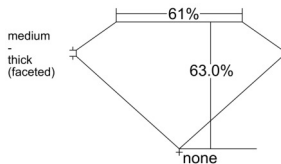

GIA®

FACSIMILE

GIA REPORT 3545839162

Verify this report at GIA.edu

GIA NATURAL DIAMOND DOSSIER®

March 20, 2026
GIA Report Number 3545839162
Shape and Cutting Style ..... Heart Brilliant
Measurements ..... 4.99 x 5.87 x 3.70 mm

GRADING RESULTS

Carat Weight ..... 0.62 carat
Color Grade ..... D
Clarity Grade VS1

ADDITIONAL GRADING INFORMATION

Polish ..... Excellent
Symmetry ..... Excellent
Fluorescence ..... None
Clarity Characteristics..... Crystal, Feather, Pinpoint
Inscription(s): GIA 3545839162

PROPORTIONS

Profile not to actual proportions

GRADING SCALES

GIA COLOR SCALE		GIA CLARITY SCALE			
COLORLESS	D	VERY VERY SLIGHTLY INCLUDED	FLAWLESS		
	E		INTERNALLY FLAWLESS		
	F	VERY SLIGHTLY INCLUDED	VVS₁		
	G		VVS₂		
	H		VS₁		
	NEAR COLORLESS	I	SLIGHTLY INCLUDED	VS₂	
		J		SI₁	
		FAINT	K	INCLUDED	SI₂
			L		I₁
			M		I₂
VERT LIGHT	N	LIGHT	I₃		
	O				
	P				
	Q				
	R