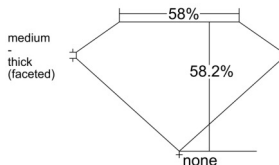

GIA®

FACSIMILE

GIA REPORT 3545822234

Verify this report at GIA.edu

GIA NATURAL DIAMOND DOSSIER®

March 17, 2026
GIA Report Number 3545822234
Shape and Cutting Style ..... Marquise Brilliant
Measurements ..... 9.37 x 4.25 x 2.47 mm

GRADING RESULTS

Carat Weight ..... 0.57 carat
Color Grade ..... D
Clarity Grade VVS1

ADDITIONAL GRADING INFORMATION

Polish ..... Excellent
Symmetry ..... Excellent
Fluorescence ..... Medium Blue
Clarity Characteristics ..... Internal Graining, Cavity
Inscription(s): GIA 3545822234

PROPORTIONS

Profile not to actual proportions

GRADING SCALES

GIA COLOR SCALE		GIA CLARITY SCALE			
COLORLESS	D	VERY VERY SLIGHTLY INCLUDED	FLAWLESS		
	E		INTERNALLY FLAWLESS		
	F	VERY SLIGHTLY INCLUDED	VVS₁		
	G		VVS₂		
	H		VS₁		
	NEAR COLORLESS	I	SLIGHTLY INCLUDED	VS₂	
		J		SI₁	
		FAINT	K	INCLUDED	SI₂
			L		I₁
			M		I₂
VERT LIGHT	N	LIGHT	I₃		
	O				
	P				
	Q				
	R