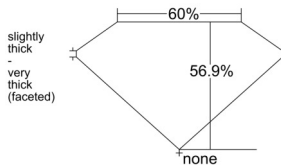

GIA®

FACSIMILE

GIA REPORT 3545815741

Verify this report at GIA.edu

GIA NATURAL DIAMOND DOSSIER®

March 16, 2026
GIA Report Number 3545815741
Shape and Cutting Style ..... Heart Brilliant
Measurements ..... 5.29 x 6.29 x 3.58 mm

GRADING RESULTS

Carat Weight ..... 0.70 carat
Color Grade ..... E
Clarity Grade VS1

ADDITIONAL GRADING INFORMATION

Polish ..... Very Good
Symmetry ..... Very Good
Fluorescence ..... None
Clarity Characteristics ..... Cloud, Feather, Needle
Inscription(s): GIA 3545815741

PROPORTIONS

Profile not to actual proportions

GRADING SCALES

GIA COLOR SCALE		GIA CLARITY SCALE			
COLORLESS	D	VERY VERY SLIGHTLY INCLUDED	FLAWLESS		
	E		INTERNALLY FLAWLESS		
	F	VERY SLIGHTLY INCLUDED	VVS₁		
	G		VVS₂		
	H		VS₁		
	NEAR COLORLESS	I	SLIGHTLY INCLUDED	VS₂	
		J		SI₁	
		FAINT	K	INCLUDED	SI₂
			L		I₁
			M		I₂
VERT LIGHT	N	LIGHT	I₃		
	O				
	P				
	Q				
	R