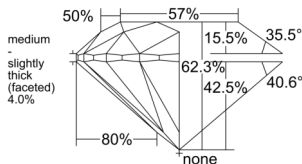

GIA®

FACSIMILE

GIA REPORT 3545811320

Verify this report at GIA.edu

GIA NATURAL DIAMOND DOSSIER®

March 16, 2026
GIA Report Number 3545811320
Shape and Cutting Style ..... Round Brilliant
Measurements ..... 5.61 - 5.68 x 3.52 mm

GRADING RESULTS

Carat Weight ..... 0.70 carat
Color Grade ..... F
Clarity Grade S11
Cut Grade ..... Excellent

ADDITIONAL GRADING INFORMATION

Polish ..... Excellent
Symmetry ..... Very Good
Fluorescence ..... Strong Blue
Clarity Characteristics ..... Crystal, Cloud
Inscription(s): GIA 3545811320

PROPORTIONS

GRADING SCALES

GIA COLOR SCALE	GIA CLARITY SCALE	GIA CUT SCALE	
D	FLAWLESS	EXCELLENT	
E	INTERNALLY FLAWLESS		
F		VVS₁	VERY GOOD
G	VVS₂		
H	VS₁	GOOD	
I	VS₂		
J	S1₁	FAIR	
K	S1₂		
L	I₁	POOR	
M	I₂		
N	I₃		
O			
P			
Q			
R			
S			
T			
U			
V			
W			
X			
Y			
Z