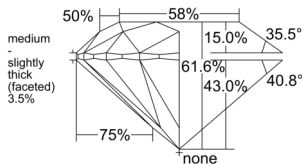

GIA®

FACSIMILE

GIA REPORT 3545808846

Verify this report at GIA.edu

GIA NATURAL DIAMOND DOSSIER®

March 18, 2026
GIA Report Number 3545808846
Shape and Cutting Style ..... Round Brilliant
Measurements ..... 5.98 - 6.02 x 3.69 mm

GRADING RESULTS

Carat Weight ..... 0.82 carat
Color Grade ..... E
Clarity Grade VVS1
Cut Grade ..... Excellent

ADDITIONAL GRADING INFORMATION

Polish ..... Excellent
Symmetry ..... Excellent
Fluorescence ..... None
Clarity Characteristics ..... Pinpoint
Inscription(s): GIA 3545808846

PROPORTIONS

Profile to actual proportions

GRADING SCALES

GIA COLOR SCALE

COLORESS	D
	E
	F
	G
	H
	I
	J
NEAR COLORESS	K
	L
Faint	M
	N
	O
	P
	Q
Very Light	R
	S
	T
	U
	V
	W
	X
	Y
Light	Z

GIA CLARITY SCALE

FLAWLESS	VERY VERY SLIGHTLY INCLUDED	VVS₁	
			VVS₂
INTERNALLY FLAWLESS	VERY SLIGHTLY INCLUDED	VS₁	
		VS₂	
SLIGHTLY INCLUDED	SLIGHTLY INCLUDED	SI₁	
		SI₂	
INCLUDED	INCLUDED	I₁	
		I₂	
		I₃	

GIA CUT SCALE

EXCELLENT	VERY GOOD	GOOD	FAIR	POOR