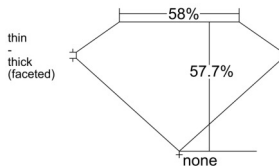

GIA®

FACSIMILE

GIA REPORT 3545803070

Verify this report at GIA.edu

GIA NATURAL DIAMOND DOSSIER®

March 12, 2026
GIA Report Number 3545803070
Shape and Cutting Style ..... Heart Brilliant
Measurements ..... 4.96 x 5.73 x 3.30 mm

GRADING RESULTS

Carat Weight ..... 0.54 carat
Color Grade ..... F
Clarity Grade VS2

ADDITIONAL GRADING INFORMATION

Polish ..... Excellent
Symmetry ..... Excellent
Fluorescence ..... None
Clarity Characteristics ..... Crystal
Inscription(s): GIA 3545803070

PROPORTIONS

Profile not to actual proportions

GRADING SCALES

GIA COLOR SCALE		GIA CLARITY SCALE			
COLORLESS	D	VERY VERY SLIGHTLY INCLUDED	FLAWLESS		
	E		INTERNALLY FLAWLESS		
	F		VVS₁		
	NEAR COLORLESS	G	VVS₂		
		H	VERY SLIGHTLY INCLUDED	VS₁	
		I		VS₂	
		FAINT	J	SLIGHTLY INCLUDED	SI₁
	K		SI₂		
	L		INCLUDED		I₁
	M			I₂	
N	I₃				
LIGHT	O				
	P				
	Q				
	R				
	S				
	T				
	U				
	V				
W					
X					
Y					
Z