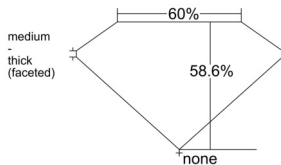

GIA®

FACSIMILE

GIA REPORT 3545796205

Verify this report at GIA.edu

GIA NATURAL DIAMOND DOSSIER®

March 12, 2026
GIA Report Number 3545796205
Shape and Cutting Style ..... Heart Brilliant
Measurements ..... 4.58 x 5.29 x 3.10 mm

GRADING RESULTS

Carat Weight ..... 0.43 carat
Color Grade ..... F
Clarity Grade VS1

ADDITIONAL GRADING INFORMATION

Polish ..... Excellent
Symmetry ..... Very Good
Fluorescence ..... None
Clarity Characteristics ..... Crystal, Pinpoint
Inscription(s): GIA 3545796205

PROPORTIONS

Profile not to actual proportions

GRADING SCALES

GIA COLOR SCALE		GIA CLARITY SCALE			
COLORLESS	D	VERY VERY SLIGHTLY INCLUDED	FLAWLESS		
	E		INTERNALLY FLAWLESS		
	F	VERY SLIGHTLY INCLUDED	VVS₁		
	G		VVS₂		
	H		VS₁		
	NEAR COLORLESS	I	SLIGHTLY INCLUDED	VS₂	
		J		SI₁	
		FAINT	K	INCLUDED	SI₂
			L		I₁
			M		I₂
VERT LIGHT	N	INCLUDED	I₃		
	O				
	P				
	Q				
	R				
LIGHT	S				
	T				
	U				
	V				
	W				
	X				
Y					
Z