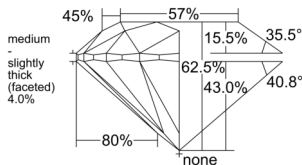

GIA®

FACSIMILE

GIA REPORT 3545795746

Verify this report at GIA.edu

GIA NATURAL DIAMOND DOSSIER®

March 12, 2026
GIA Report Number 3545795746
Shape and Cutting Style ..... Round Brilliant
Measurements ..... 6.12 - 6.17 x 3.84 mm

GRADING RESULTS

Carat Weight ..... 0.90 carat
Color Grade ..... K
Clarity Grade VS1
Cut Grade ..... Excellent

ADDITIONAL GRADING INFORMATION

Polish ..... Excellent
Symmetry ..... Excellent
Fluorescence ..... Faint
Clarity Characteristics..... Crystal, Pinpoint, Indented Natural
Inscription(s): GIA 3545795746

PROPORTIONS

GRADING SCALES

GIA COLOR SCALE

COLORESS	D
	E
	F
	G
	H
	I
	J
NEAR COLORESS	K
	L
FAIN	M
	N
	O
	P
VERY LIGHT	Q
	R
	S
	T
	U
	V
	W
	X
	Y
LIGHT	Z

GIA CLARITY SCALE

	FLAWLESS
	INTERNALLY FLAWLESS
VERY VERY SLIGHTLY INCLUDED	VVS₁
	VVS₂
VERY SLIGHTLY INCLUDED	VS₁
	VS₂
SLIGHTLY INCLUDED	SI₁
	SI₂
	I₁
	I₂
INCLUDED	I₃

GIA CUT SCALE

	EXCELLENT
	VERY GOOD
	GOOD
	FAIR
	POOR