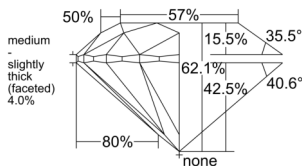

GIA®

FACSIMILE

GIA REPORT 3545784529

Verify this report at gia.edu

GIA NATURAL DIAMOND DOSSIER®

March 11, 2026
GIA Report Number 3545784529
Shape and Cutting Style ..... Round Brilliant
Measurements ..... 4.76 - 4.78 x 2.96 mm

GRADING RESULTS

Carat Weight ..... 0.42 carat
Color Grade I
Clarity Grade VVS1
Cut Grade ..... Excellent

ADDITIONAL GRADING INFORMATION

Polish ..... Excellent
Symmetry ..... Excellent
Fluorescence ..... None
Clarity Characteristics..... Pinpoint, Indented Natural
Inspection(s): GIA 3545784529

PROPORTIONS

GRADING SCALES

GIA COLOR SCALE

COLORESS	D
	E
	F
	G
	H
	I
	J
NEAR COLORESS	K
	L
FANIT	M
	N
	O
	P
	Q
VERY LIGHT	R
	S
	T
	U
	V
	W
	X
	Y
LIGHT	Z

GIA CLARITY SCALE

FLAWLESS	INTERNAL FLAWLESS	
		FLAWLESS
VERY VERY SLIGHTLY INCLUDED	VVS₁	
	VVS₂	
VERY SLIGHTLY INCLUDED	VS₁	
	VS₂	
SLIGHTLY INCLUDED	SI₁	
	SI₂	
INCLUDED	I₁	
	I₂	
	I₃	

GIA CUT SCALE

EXCELLENT
VERY GOOD
GOOD
FAIR
POOR