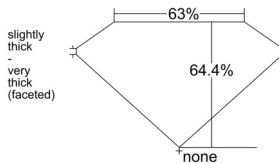

GIA®

FACSIMILE

GIA REPORT 3545768995

Verify this report at GIA.edu

GIA NATURAL DIAMOND DOSSIER®

March 09, 2026
GIA Report Number 3545768995
Shape and Cutting Style ..... Marquise Brilliant
Measurements ..... 8.05 x 4.35 x 2.80 mm

GRADING RESULTS

Carat Weight ..... 0.56 carat
Color Grade I
Clarity Grade VS1

ADDITIONAL GRADING INFORMATION

Polish ..... Excellent
Symmetry ..... Excellent
Fluorescence ..... None
Clarity Characteristics..... Crystal, Feather, Pinpoint
Inscription(s): GIA 3545768995

PROPORTIONS

Profile not to actual proportions

GRADING SCALES

GIA COLOR SCALE		GIA CLARITY SCALE			
COLORLESS	D	VERY VERY SLIGHTLY INCLUDED	FLAWLESS		
	E		INTERNALLY FLAWLESS		
	F	VERY SLIGHTLY INCLUDED	VVS₁		
	G		VVS₂		
	H		VS₁		
	NEAR COLORLESS	I	SLIGHTLY INCLUDED	VS₂	
		J		SI₁	
		FAINT	K	INCLUDED	SI₂
			L		I₁
			M		I₂
VERT LIGHT	N		INCLUDED	I₃	
	O				
	P				
	Q				
	R				
LIGHT	S				
	T				
	U				
	V				
	W				
	Z