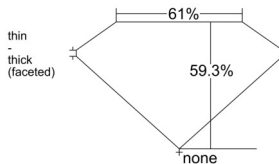

GIA®

FACSIMILE

GIA REPORT 3545763269

Verify this report at GIA.edu

GIA NATURAL DIAMOND DOSSIER®

March 06, 2026
GIA Report Number 3545763269
Shape and Cutting Style ..... Heart Brilliant
Measurements ..... 5.16 x 5.83 x 3.46 mm

GRADING RESULTS

Carat Weight ..... 0.60 carat
Color Grade ..... H
Clarity Grade VS1

ADDITIONAL GRADING INFORMATION

Polish ..... Excellent
Symmetry ..... Very Good
Fluorescence ..... None
Clarity Characteristics.. Crystal, Cloud, Feather, Indented Natural
Inscription(s): GIA 3545763269

PROPORTIONS

Profile not to actual proportions

GRADING SCALES

GIA COLOR SCALE		GIA CLARITY SCALE	
COLORLESS	D	VERY VERY SLIGHTLY INCLUDED	FLAWLESS
	E		INTERNALLY FLAWLESS
	F		VVS₁
	G		VVS₂
	H		VS₁
	I		VS₂
	J		SI₁
	K		SI₂
	L		I₁
	M		I₂
NEAR COLORLESS	N	SLIGHTLY INCLUDED	I₃
	O		
	P		
	Q		
FAINT	R		
	S		
	T		
	U		
VERT LIGHT	V		
	W		
	X		
	Y		
LIGHT	Z