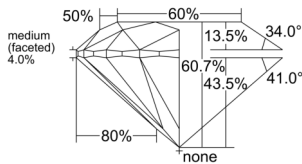

GIA®

FACSIMILE

GIA REPORT

3545754371

Verify this report at GIA.edu

GIA NATURAL DIAMOND DOSSIER®

March 06, 2026
GIA Report Number 3545754371
Shape and Cutting Style ..... Round Brilliant
Measurements ..... 4.56 - 4.58 x 2.77 mm

GRADING RESULTS

Carat Weight ..... 0.35 carat
Color Grade L
Clarity Grade VS2
Cut Grade ..... Excellent

ADDITIONAL GRADING INFORMATION

Polish ..... Excellent
Symmetry ..... Excellent
Fluorescence ..... None
Clarity Characteristics ..... Feather
Inscription(s): GIA 3545754371

PROPORTIONS

Profile to actual proportions

GRADING SCALES

GIA COLOR SCALE

COLORESS	D
	E
	F
	G
	H
	I
	J
NEAR COLORESS	K
	L
FANIT	M
	N
	O
	P
	Q
VERY LIGHT	R
	S
	T
	U
	V
	W
	X
	Y
LIGHT	Z

GIA CLARITY SCALE

	FLAWLESS
	INTERNALLY FLAWLESS
VERY VERY SLIGHTLY INCLUDED	VVS₁
	VVS₂
VERY SLIGHTLY INCLUDED	VS₁
	VS₂
SLIGHTLY INCLUDED	SI₁
	SI₂
	I₁
	I₂
INCLUDED	I₃

GIA CUT SCALE

	EXCELLENT
	VERY GOOD
	GOOD
	FAIR
	POOR