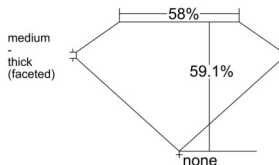

GIA®

FACSIMILE

GIA REPORT 3545746044

Verify this report at GIA.edu

GIA NATURAL DIAMOND DOSSIER®

March 05, 2026
GIA Report Number 3545746044
Shape and Cutting Style ..... Heart Brilliant
Measurements ..... 5.44 x 6.12 x 3.62 mm

GRADING RESULTS

Carat Weight ..... 0.72 carat
Color Grade ..... D
Clarity Grade S11

ADDITIONAL GRADING INFORMATION

Polish ..... Excellent
Symmetry ..... Very Good
Fluorescence ..... None
Clarity Characteristics ..... Crystal, Cloud
Inscription(s): GIA 3545746044

PROPORTIONS

Profile not to actual proportions

GRADING SCALES

GIA COLOR SCALE		GIA CLARITY SCALE			
COLORLESS	D	VERY VERY SLIGHTLY INCLUDED	FLAWLESS		
	E		INTERNALLY FLAWLESS		
	F	VERY SLIGHTLY INCLUDED	VVS₁		
	G		VVS₂		
	H		VS₁		
	NEAR COLORLESS	I	SLIGHTLY INCLUDED	VS₂	
		J		S1₁	
		FAINT	K	INCLUDED	S1₂
			L		I₁
			M		I₂
VERT LIGHT	N	INCLUDED	I₃		
	O				
	P				
	Q				
	R				
LIGHT	S				
	T				
	U				
	V				
	W				
	X				
	Y				
	Z